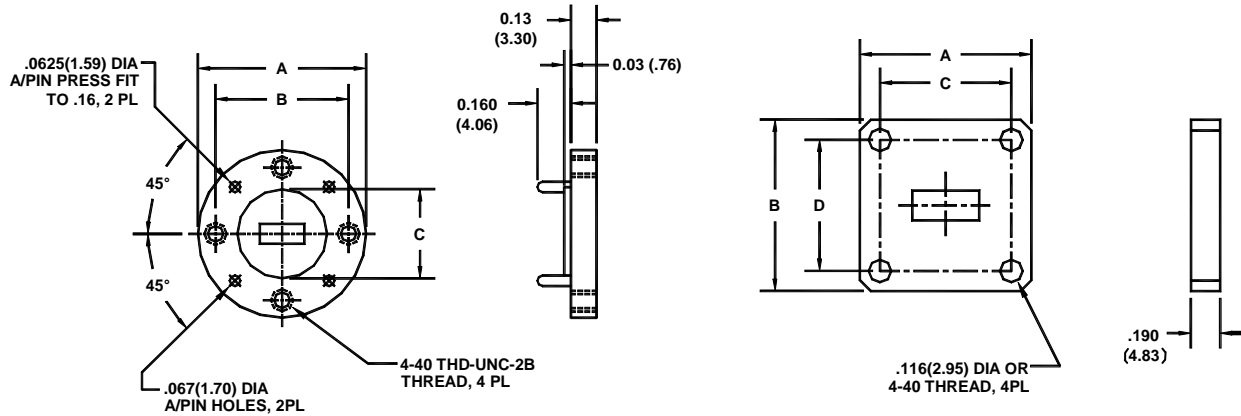

Waveguide Flange Dimensions

Waveguide Flange Dimensions

ROUND FLANGE TABLE, inches/mm		
FREQUENCY BAND	WR-22 and WR-19	WR-15 Through WR-2.2
A	1.22/28.6	0.750/19.0
B	0.937/23.8	0.562/14.3
C	0.500/12.7	0.375/9.5

SQUARE FLANGE TABLE, inches/mm		
Frequency Band	WR-42	WR-28
A, B	0.875/22.2	0.656/16.6
C	0.640/16.2	0.500/12.7
D	0.670/17.0	0.530/13.5

Frequency GHz	Band	WR #	Inside Dimensions Inches/mm	Cover Flange Reference*	Flange Type
1.12-1.7	-	650	6.5 x 3.25/-	CPR650*	Rectangle
1.7-2.6	-	430	4.3 x 2.15/-	CPR430*	Rectangle
2.2-3.3	-	340	3.4 x 1.7/-	CPR340*	Rectangle
2.6-3.95	-	284	2.84 x 1.34/-	CPR284*	Rectangle
3.3-4.9	-	229	2.29 x 1.145/-	CPR229*	Rectangle
3.95-5.85	-	187	1.872 x .872/-	CPR187*	Rectangle
4.9-7.05	-	159	1.59 x .795/-	CPR159*	Rectangle
5.85-8.2	-	137	1.372 x .622/-	CPR137*	Rectangle
7.05-10	-	112	1.122 x .497/-	CPR112*	Rectangle
7- 11	-	102	1.02 x .510/-	WR102, Cover*	Square
8.2-12.4	-	90	.900 x .400/-	UG-39/U	Square
10-15	-	75	.750 x .375/-	WR75 COVER	Square
12.4-18	-	62	.622 x .311/-	UG-419/U	Square
15-22	-	51	.510 x .255/-	WR51 COVER	Square
18-26.5	K	42	.420 x .170/4.32 x 4.32	UG-595/U	Square
22-33	Kb	34	.340 x .170/8.64 x 4.32	UBR260	Square

Frequency GHz	Band	WR #	Inside Dimensions Inches/mm	Cover Flange Reference*	Flange Type
26.5-40	Ka	28	.280 x .140/7.11 x 3.55	UG-599/U	Square
33-50	Q	22	.112 x .224/2.84 x 5.68	UG-383/U	Round
40-60	U	19	.188 x .094/4.77 x 2.38	UG-383/U-M	Round
50-75	V	15	.148 x 0.74/3.75 x 18.8	UG-385/U	Round
60-90	E	12	.122 x .061/3.09 x 1.54	UG-387/U	Round
75-110	W	10	.100 x .050/2.54 x 1.27	UG-387/U-M	Round
90-140	F	8	.080 x .040/2.03 x 1.01	UG-387/U-M	Round
110-170	D	6	.065 x .0325/1.65 x 0.825	UG-387/U-M	Round
140-220	G	5	.051 x .0255/1.29 x 0.65	UG-387/U-M	Round
170-260	-	4	0.043 x 0.0215/1.1 x 0.55	UG-387/U-M	Round
220-325	-	3	0.034 x 0.017/0.86 x 0.43	UG-387/U-M	Round
325-400	-	2.8	0.028 x 0.014/0.71 x 0.355	UG-387/U-M	Round
400-500	-	2.2	0.022 x 0.011/0.56 x 0.28	UG-387/U-M	Round