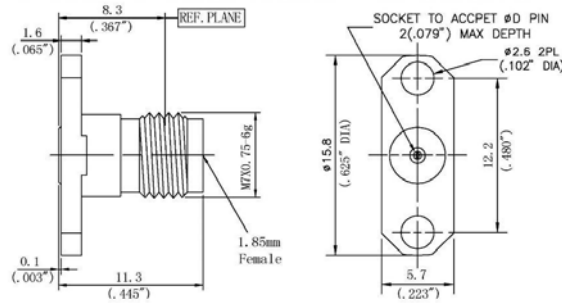

1.85MM SERIES

CERNEX, Inc.

Type part number

| | |
|-------------------|------|
| 1.85mm-KFD0S09F01 | 0.23 |
| 1.85mm-KFD0S12F01 | 0.30 |

Type part number ΦD

| | |
|-------------------|------|
| 1.85mm-KFD0S09F04 | 0.23 |
| 1.85mm-KFD0S12F04 | 0.30 |

Type part number ΦD

| | |
|-------------------|------|
| 1.85mm-KFD0S09F05 | 0.23 |
| 1.85mm-KFD0S12F05 | 0.30 |

Type part number ΦD

| | |
|-------------------|------|
| 1.85mm-KYB0S09Y01 | 0.23 |
| 1.85mm-KYB0S12Y01 | 0.30 |

Type part number ΦD

| | |
|-------------------|------|
| 1.85mm-KYB0S09Y02 | 0.23 |
| 1.85mm-KYB0S12Y02 | 0.30 |

1.85MM SERIES

CERNEX, Inc.

Type part number

| | |
|-------------------|------|
| 1.85mm-JFD1S09F01 | 0.23 |
| 1.85mm-JFD1S12F01 | 0.30 |