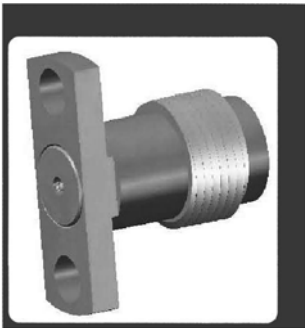

1.85MM SERIES

CERNEX, Inc.

Type part number

| | |
|-------------------|------|
| 1.85mm-KFD0S09F01 | 0.23 |
| 1.85mm-KFD0S12F01 | 0.30 |

Type part number ΦD

| | |
|-------------------|------|
| 1.85mm-KFD0S09F04 | 0.23 |
| 1.85mm-KFD0S12F04 | 0.30 |

Type part number ΦD

| | |
|-------------------|------|
| 1.85mm-KFD0S09F05 | 0.23 |
| 1.85mm-KFD0S12F05 | 0.30 |

Type part number ΦD

| | |
|-------------------|------|
| 1.85mm-KYB0S09Y01 | 0.23 |
| 1.85mm-KYB0S12Y01 | 0.30 |

Type part number ΦD

| | |
|-------------------|------|
| 1.85mm-KYB0S09Y02 | 0.23 |
| 1.85mm-KYB0S12Y02 | 0.30 |

1.85MM SERIES

CERNEX, Inc.

Type part number

| | |
|-------------------|------|
| 1.85mm-JFD1S09F01 | 0.23 |
| 1.85mm-JFD1S12F01 | 0.30 |