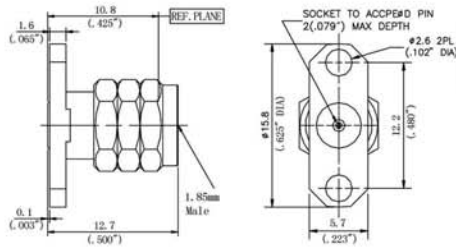

Type part number ΦD

| | |
|-------------------|------|
| 1.85mm-KYB0S09Y02 | 0.23 |
| 1.85mm-KYB0S12Y02 | 0.30 |

1.85MM SERIES

CERNEX, Inc.

Type part number

| | |
|-------------------|------|
| 1.85mm-JFD1S09F01 | 0.23 |
| 1.85mm-JFD1S12F01 | 0.30 |

Type part number ΦD

| | |
|-------------------|------|
| 1.85mm-JFD1S09F04 | 0.23 |
| 1.85mm-JFD1S12F04 | 0.30 |

Type part number ΦD

| | |
|-------------------|------|
| 1.85mm-JFD1S09F05 | 0.23 |
| 1.85mm-JFD1S12F05 | 0.30 |