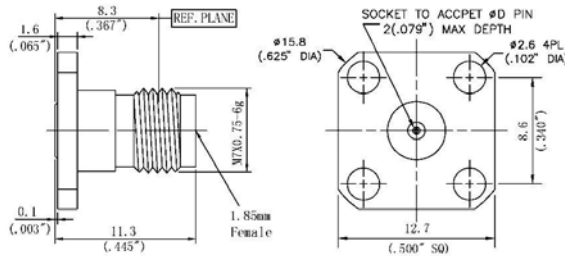

1.85MM SERIES

CERNEX, Inc.

Type part number

| | |
|-------------------|------|
| 1.85mm-KFD0S09F01 | 0.23 |
| 1.85mm-KFD0S12F01 | 0.30 |

Type part number ΦD

| | |
|-------------------|------|
| 1.85mm-KFD0S09F04 | 0.23 |
| 1.85mm-KFD0S12F04 | 0.30 |

Type part number ΦD

| | |
|-------------------|------|
| 1.85mm-KFD0S09F05 | 0.23 |
| 1.85mm-KFD0S12F05 | 0.30 |

Type part number ΦD

| | |
|-------------------|------|
| 1.85mm-KYB0S09Y01 | 0.23 |
| 1.85mm-KYB0S12Y01 | 0.30 |

Type part number ΦD

| | |
|-------------------|------|
| 1.85mm-KYB0S09Y02 | 0.23 |
| 1.85mm-KYB0S12Y02 | 0.30 |

1.85MM SERIES

CERNEX, Inc.

Type part number

| | |
|-------------------|------|
| 1.85mm-JFD1S09F01 | 0.23 |
| 1.85mm-JFD1S12F01 | 0.30 |