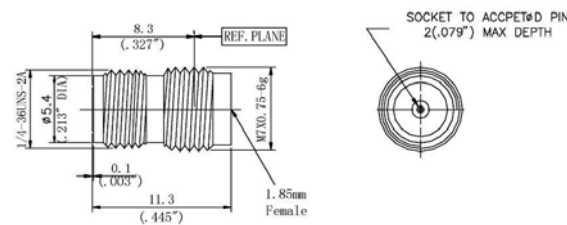

1.85MM SERIES

CERNEX, Inc.

Type part number

| | |
|-------------------|------|
| 1.85mm-KFD0S09F01 | 0.23 |
| 1.85mm-KFD0S12F01 | 0.30 |

Type part number ΦD

| | |
|-------------------|------|
| 1.85mm-KFD0S09F04 | 0.23 |
| 1.85mm-KFD0S12F04 | 0.30 |

Type part number ΦD

| | |
|-------------------|------|
| 1.85mm-KFD0S09F05 | 0.23 |
| 1.85mm-KFD0S12F05 | 0.30 |

Type part number ΦD

| | |
|-------------------|------|
| 1.85mm-KYB0S09Y01 | 0.23 |
| 1.85mm-KYB0S12Y01 | 0.30 |

Type part number ΦD

| | |
|-------------------|------|
| 1.85mm-KYB0S09Y02 | 0.23 |
| 1.85mm-KYB0S12Y02 | 0.30 |

1.85MM SERIES

CERNEX, Inc.

Type part number

| | |
|-------------------|------|
| 1.85mm-JFD1S09F01 | 0.23 |
| 1.85mm-JFD1S12F01 | 0.30 |