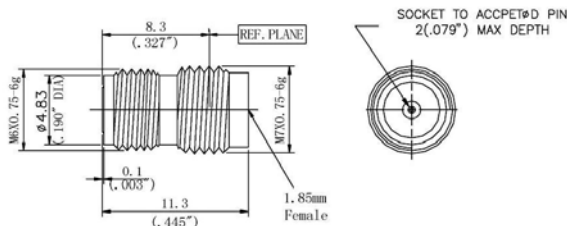

1.85MM SERIES

CERNEX, Inc.

Type part number

| | |
|-------------------|------|
| 1.85mm-KFD0S09F01 | 0.23 |
| 1.85mm-KFD0S12F01 | 0.30 |

Type part number ΦD

| | |
|-------------------|------|
| 1.85mm-KFD0S09F04 | 0.23 |
| 1.85mm-KFD0S12F04 | 0.30 |

Type part number ΦD

| | |
|-------------------|------|
| 1.85mm-KFD0S09F05 | 0.23 |
| 1.85mm-KFD0S12F05 | 0.30 |

Type part number ΦD

| | |
|-------------------|------|
| 1.85mm-KYB0S09Y01 | 0.23 |
| 1.85mm-KYB0S12Y01 | 0.30 |