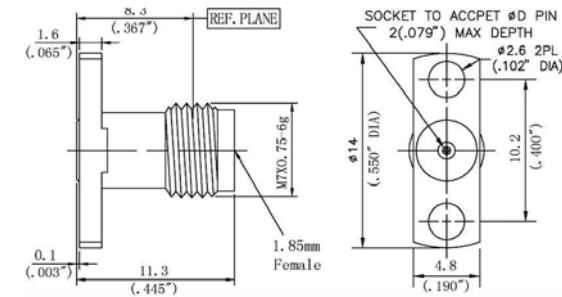

1.85MM SERIES

CERNEX, Inc.

Type part number

| | |
|-------------------|------|
| 1.85mm-KFD0S09F01 | 0.23 |
| 1.85mm-KFD0S12F01 | 0.30 |

Type part number ΦD

| | |
|-------------------|------|
| 1.85mm-KFD0S09F04 | 0.23 |
| 1.85mm-KFD0S12F04 | 0.30 |

Type part number ΦD

| | |
|-------------------|------|
| 1.85mm-KFD0S09F05 | 0.23 |
| 1.85mm-KFD0S12F05 | 0.30 |

Type part number ΦD

| | |
|-------------------|------|
| 1.85mm-KYB0S09Y01 | 0.23 |
| 1.85mm-KYB0S12Y01 | 0.30 |

Type part number ΦD

| | |
|-------------------|------|
| 1.85mm-KYB0S09Y02 | 0.23 |
| 1.85mm-KYB0S12Y02 | 0.30 |

1.85MM SERIES

CERNEX, Inc.

Type part number

| | |
|-------------------|------|
| 1.85mm-JFD1S09F01 | 0.23 |
| 1.85mm-JFD1S12F01 | 0.30 |