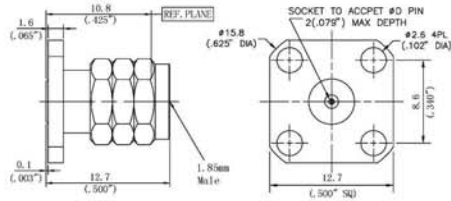

Type part number ΦD

| | |
|-------------------|------|
| 1.85mm-KFD0S09F05 | 0.23 |
| 1.85mm-KFD0S12F05 | 0.30 |

Type part number ΦD

| | |
|-------------------|------|
| 1.85mm-KYB0S09Y01 | 0.23 |
| 1.85mm-KYB0S12Y01 | 0.30 |

Type part number ΦD

| | |
|-------------------|------|
| 1.85mm-KYB0S09Y02 | 0.23 |
| 1.85mm-KYB0S12Y02 | 0.30 |

1.85MM SERIES

CERNEX, Inc.

Type part number

| | |
|-------------------|------|
| 1.85mm-JFD1S09F01 | 0.23 |
| 1.85mm-JFD1S12F01 | 0.30 |