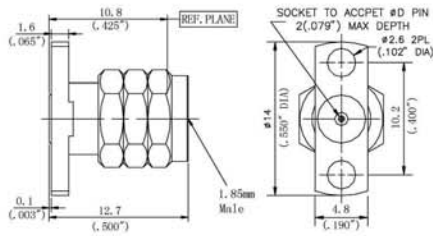

Type part number   ΦD

1.85mm-JFD1S09F05	0.23
1.85mm-JFD1S12F05	0.30